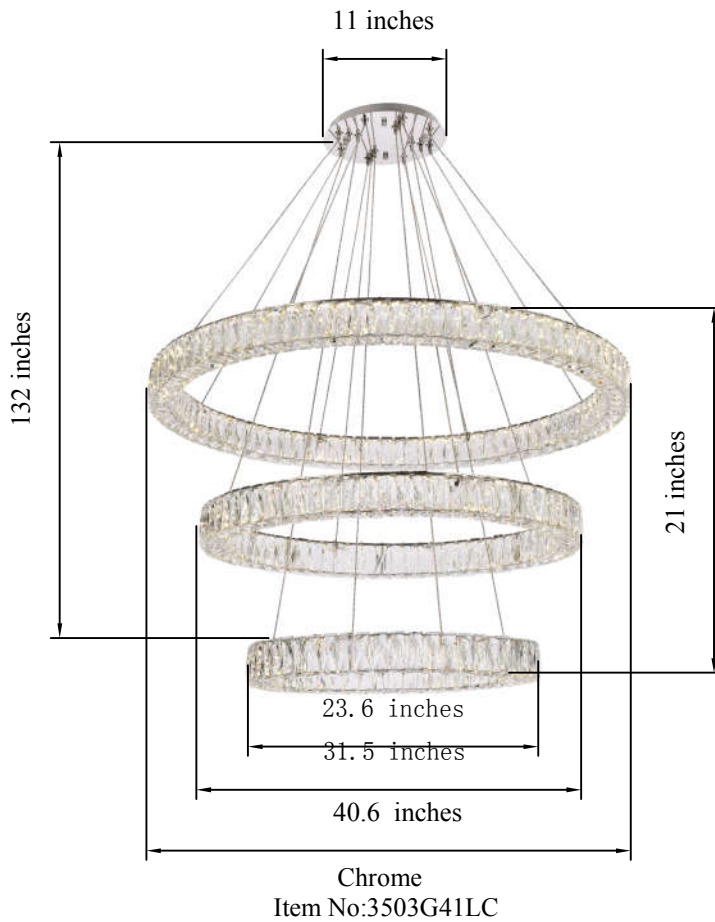

PRODUCT SPECIFICATION SHEET

MONROE COLLECTION

MONROE 3-Light Chrome Pendant Clear Crystal

Dimensions

Canopy Size(in)	D11"H1"
Chain/Rod Length	N/A
Length	N/A
Width	40.6"
Height	21"
Maximum Height	142"

Specifications

Finish	3 Finishes
Material	Stainless Steel+Iron+Crystal
Crystal Color	Clear
Type	Pendant
Hanging Device	Steel Wire
Voltage	110-125V
Dimmable	YES
Warranty	1 Year Limited
Shipment Type	Small Parcel

Bulb / Socket

Socket Type	LED
Number of Lights	3
Wattage/Bulb	104W
Included	YES

Installation

Indoor/Outdoor	Indoor
Dry/Wet/Damp	Dry
Weight	59.4 LBS
Wire Length	132"
Safety Rating	ETL Listed
Color temperature	4000K/3000K
Lumen	8320LM
CRI	85